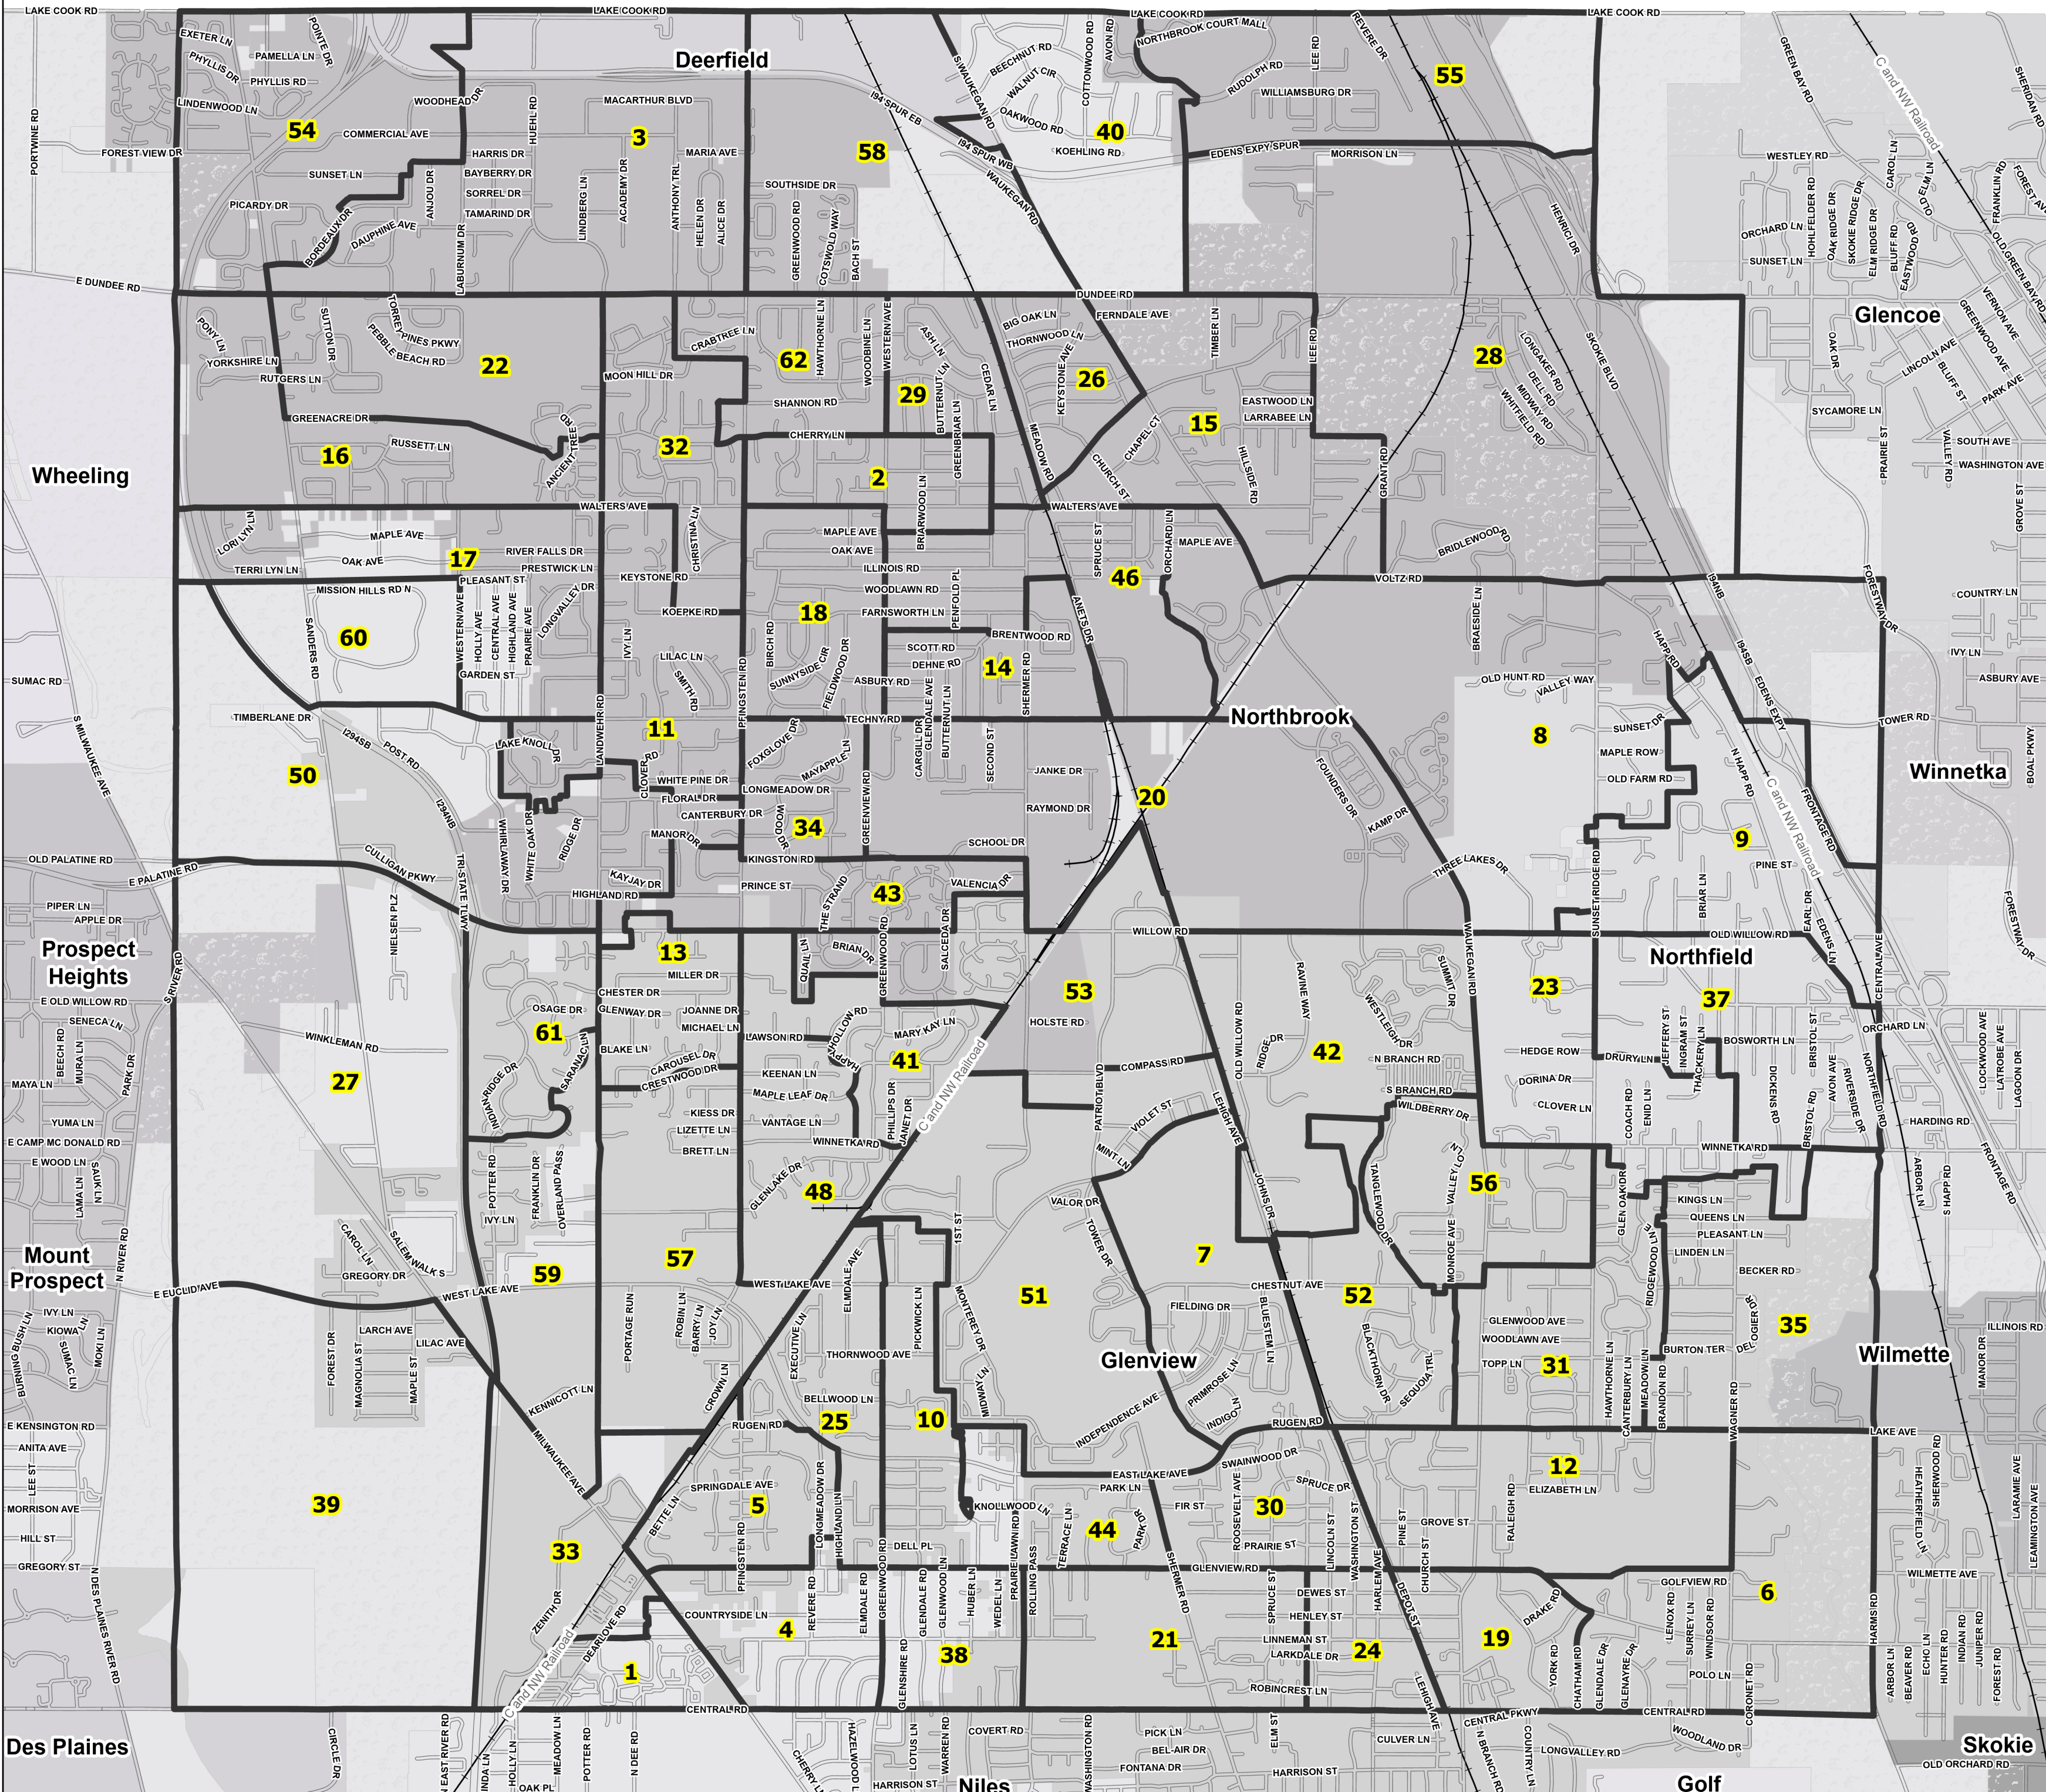

NORTHFIELD Township

County Inset

- Precincts
- Railroad
- Forest Preserve
- Municipality

Streets, Railroad Lines, Forest Preserve and Municipality Boundaries provided by the Cook County Department of Geographic Information Systems.

Office of the
Cook County Clerk
Karen A. Yarbrough
cookcountyclerk.il.gov

Precinct Boundaries: Updated 2022